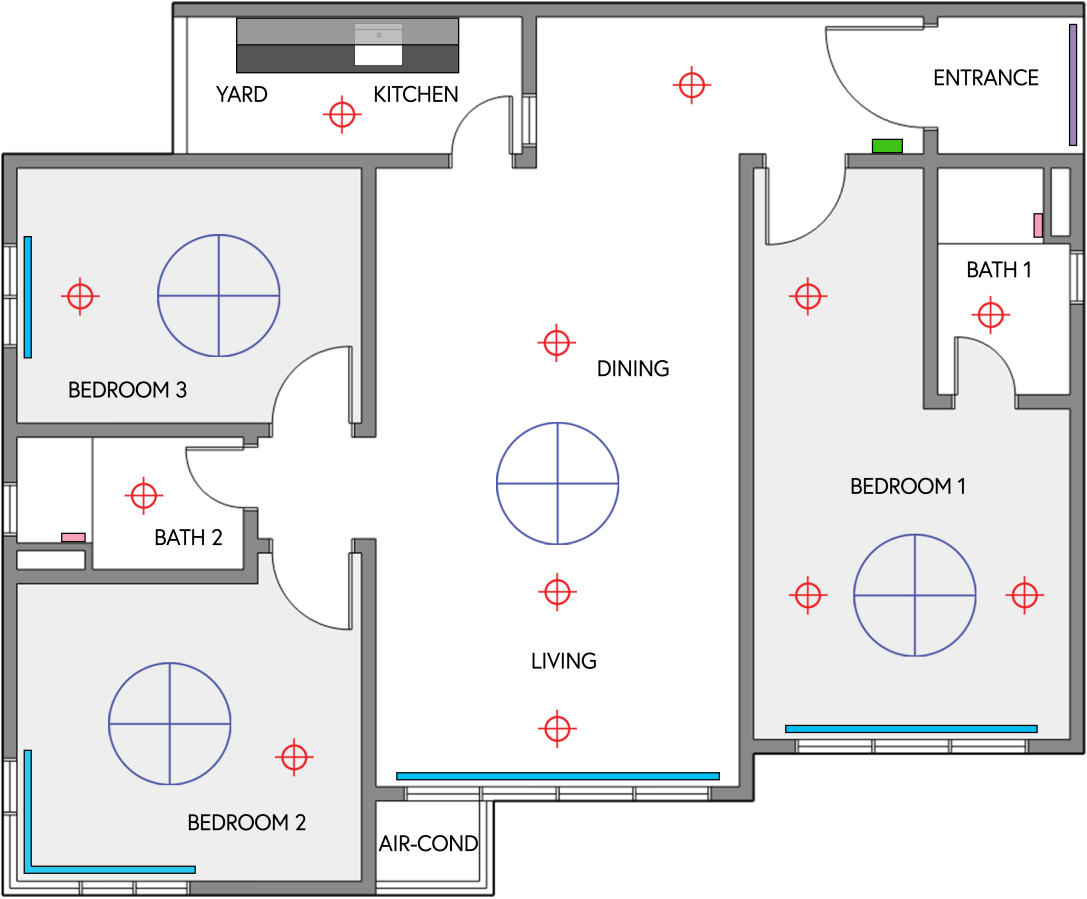

B. Kitchen Area:

- 8'L, i-shape Base Units come with HPL top, 3 levels Undermount Soft-Closed runner Drawer set & stainless steel Single Bowl Sink c/w inlet & outlet pipe installation service
- 8'L, standard height i-shape Wall Unit

C. Others:

- Floor Protection with Canvas & Basic Cleaning after completion

TYPE D
BASIC PACKAGE
RM7,688

TUAN RESIDENCY

TYPE D

1015 SF

(3 bedrooms & 2 bathrooms)

Basic Package

⊕ 18W Ceiling Light x 12 nos

⊕ Ceiling Fan x 4 nos

■ Wireless Door Bell

■ Non Pump Water Heater x 2 nos

■ Heavy Duty Single Layer Curtain Track

■ 1.2mmTHK Main Door Grille

■ 8'L i-shape Base Unit with HPL Top