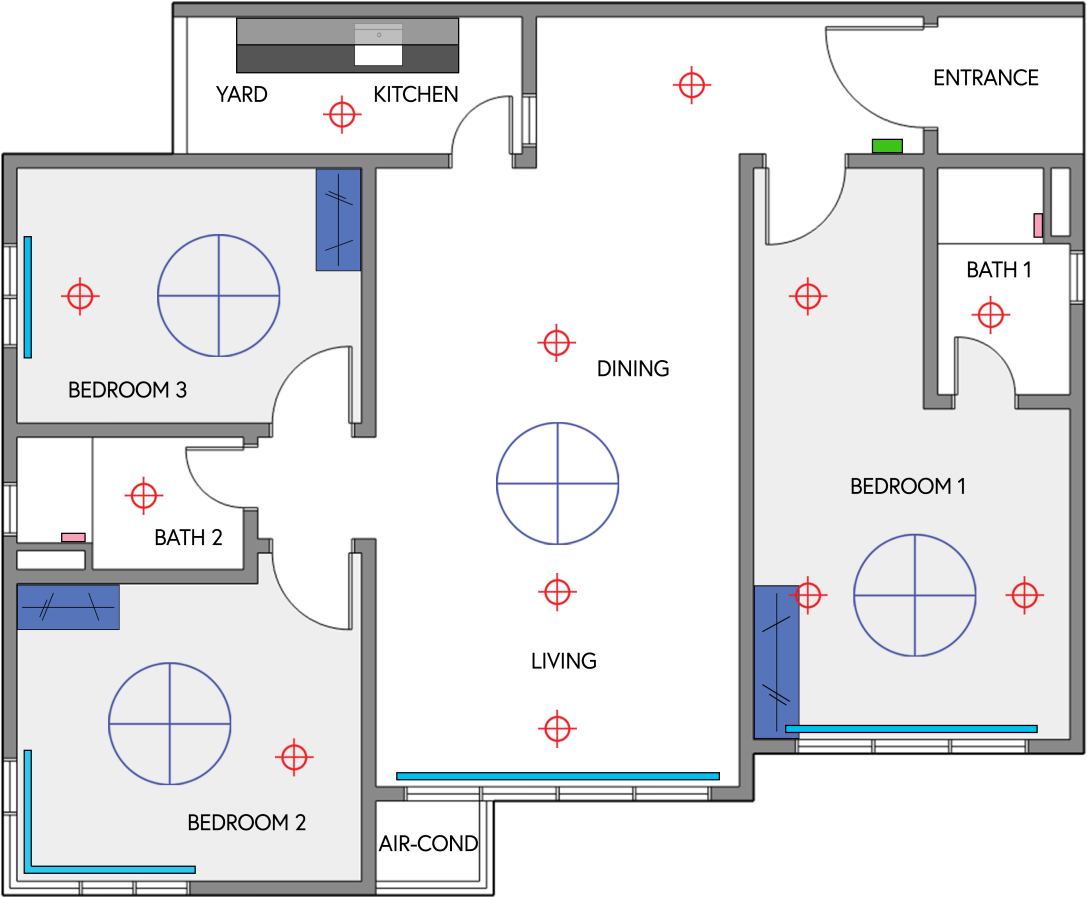

B. Kitchen Area:

- 8'L, i-shape Base Units come with HPL top, 3 levels Undermount Soft-Closed runner Drawer set & stainless steel Single Bowl Sink c/w inlet & outlet pipe installation service
- 8'L, standard height i-shape Wall Unit

C. Bedroom Area:

- 5'L Swing Door Wardrobe at Master Bedroom, c/w 3 levels Undermount Soft-Closed runner Drawer set
- 4'L Swing Door Wardrobe at Bedroom 2, c/w 3 levels Undermount Soft-Closed runner Drawer set
- 4'L Swing Door Wardrobe at Bedroom 3, c/w 3 levels Undermount Soft-Closed runner Drawer set

⊕ 18W Ceiling Light x 12 nos

⊕ Ceiling Fan x 4 nos

■ Wireless Door Bell

■ Non Pump Water Heater x 2 nos

■ Heavy Duty Single Layer Curtain Track

■ 8'L i-shape Base Unit with HPL Top

■ 8'L x standard height i-shape Wall Unit